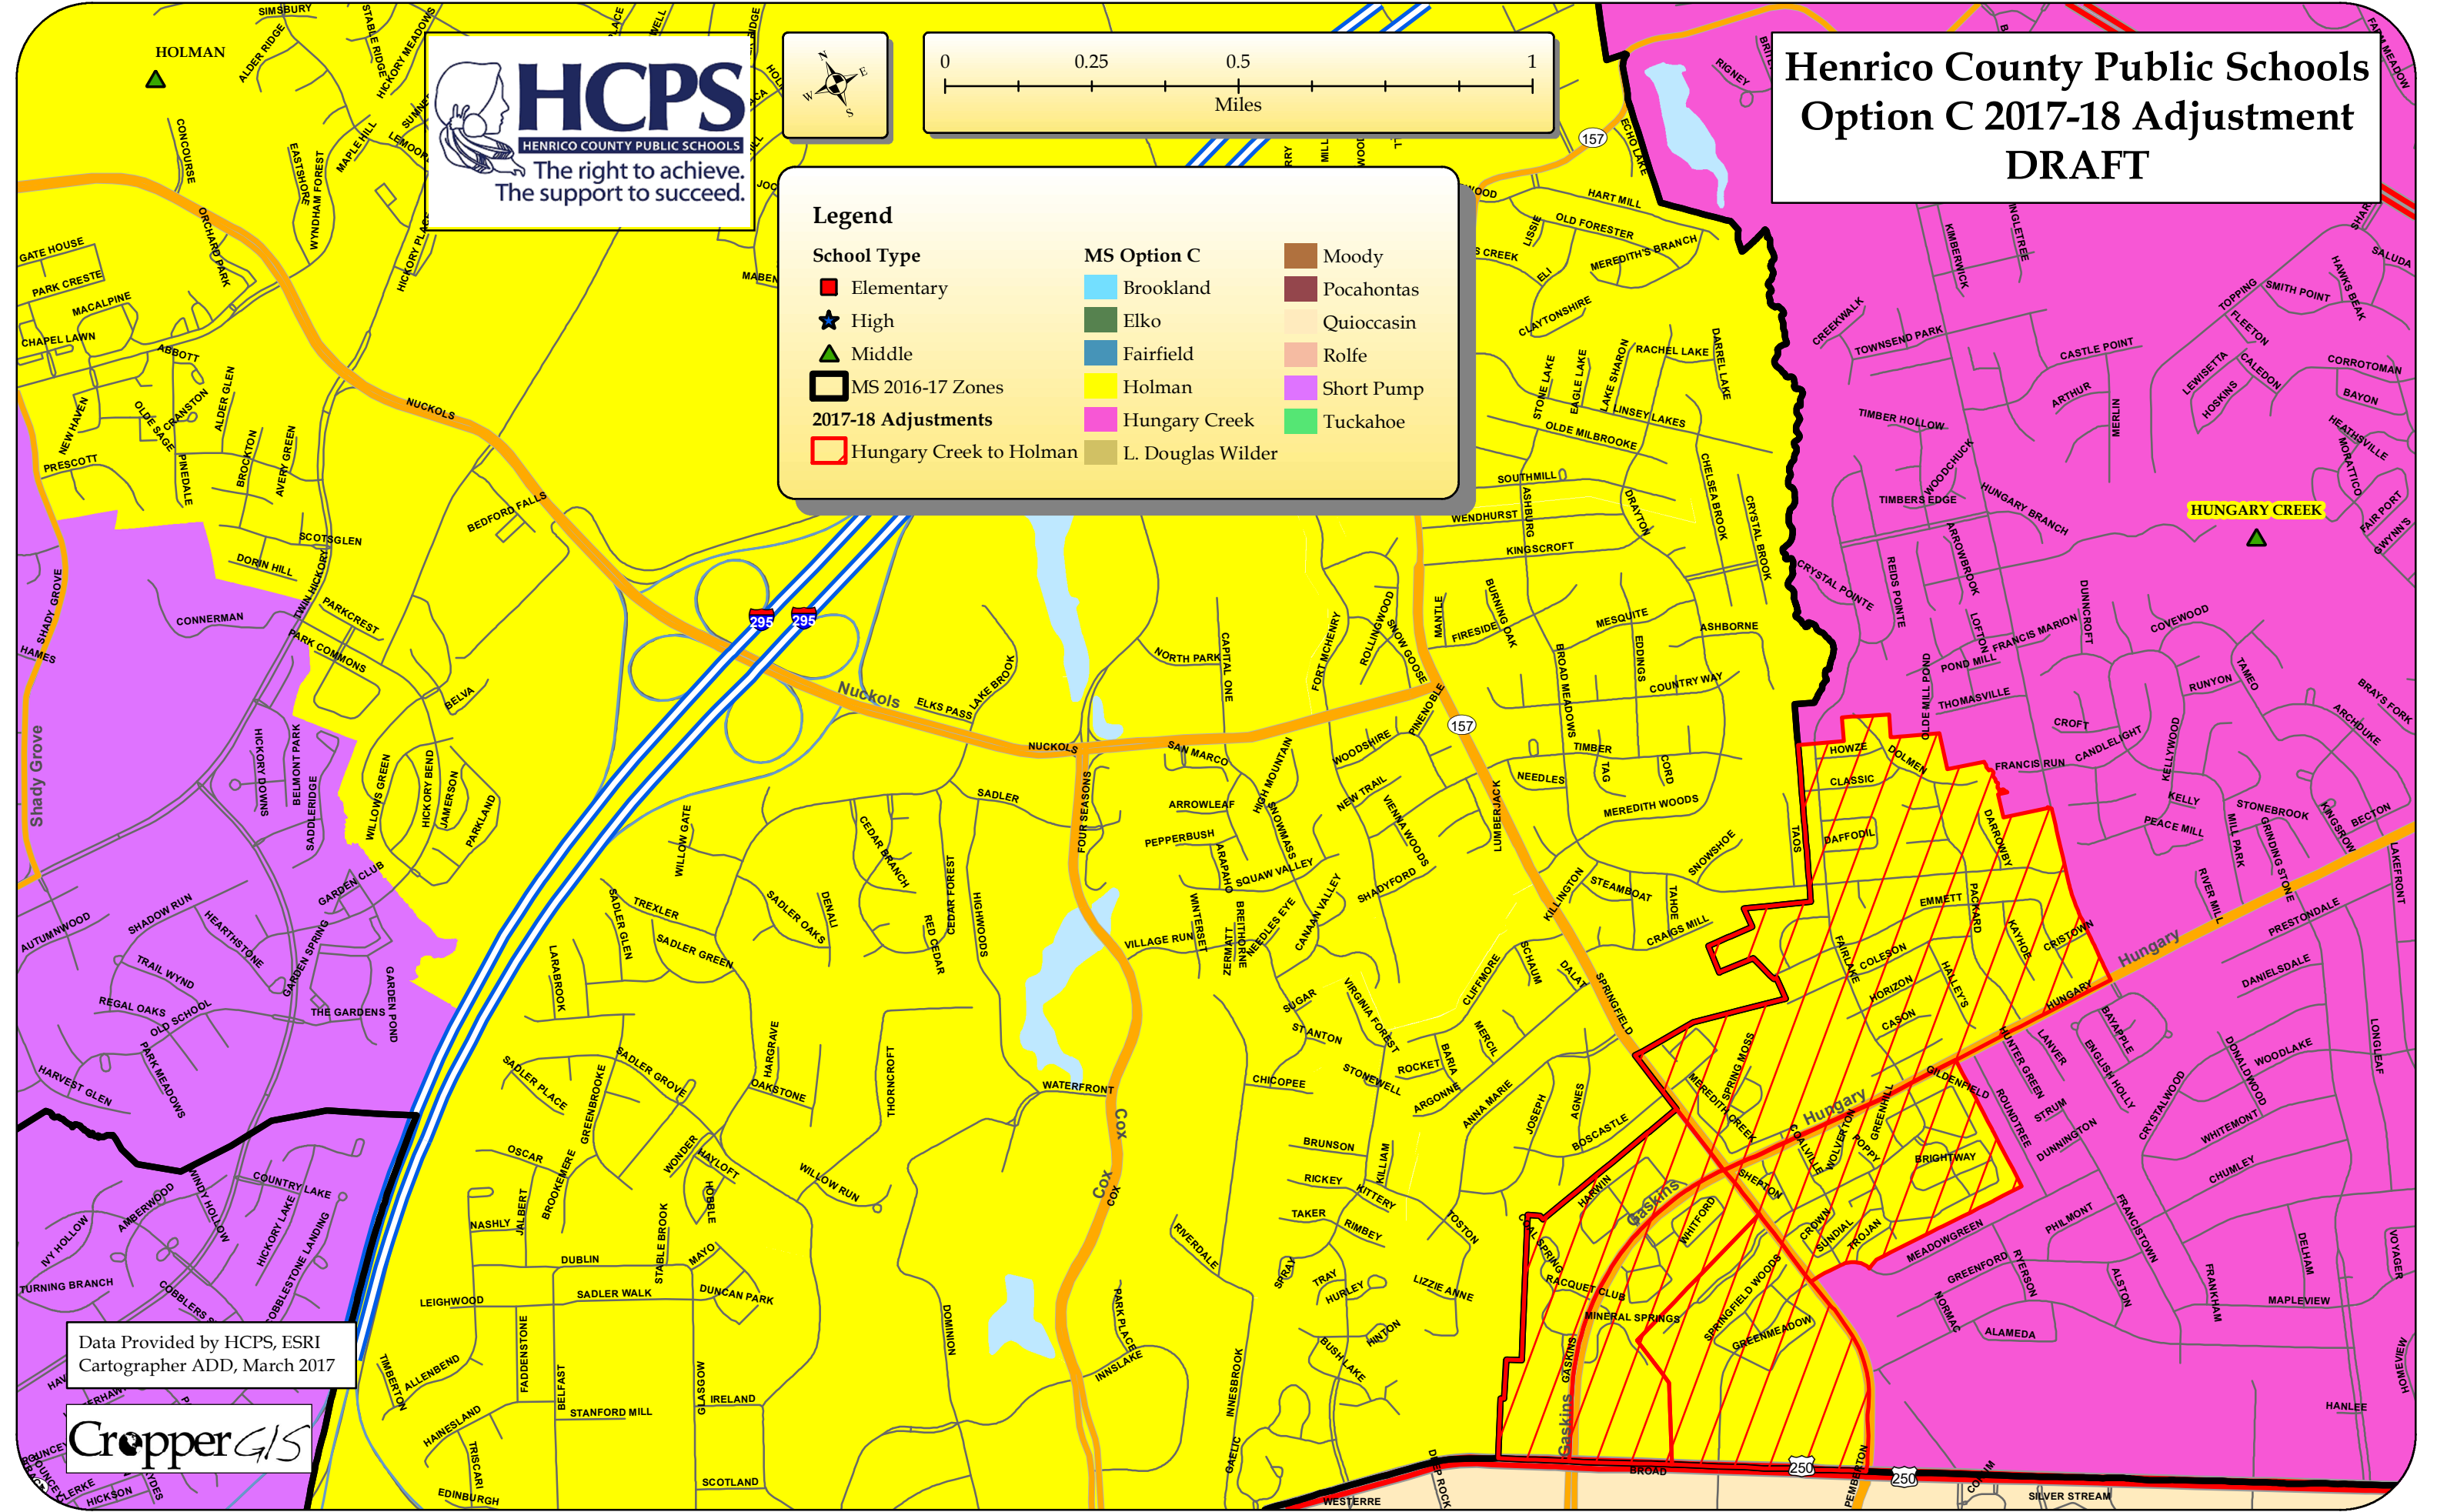

Henrico County Public Schools Option C 2017-18 Adjustment DRAFT

Legend

School Type	MS Option C	MS Option C
■ Elementary	■ Brookland	■ Moody
★ High	■ Elko	■ Pocahontas
▲ Middle	■ Fairfield	■ Quioccasin
□ MS 2016-17 Zones	■ Holman	■ Rolfe
2017-18 Adjustments	■ Hungary Creek	■ Short Pump
□ Hungary Creek to Holman	■ L. Douglas Wilder	■ Tuckahoe

Data Provided by HCPS, ESRI
Cartographer ADD, March 2017