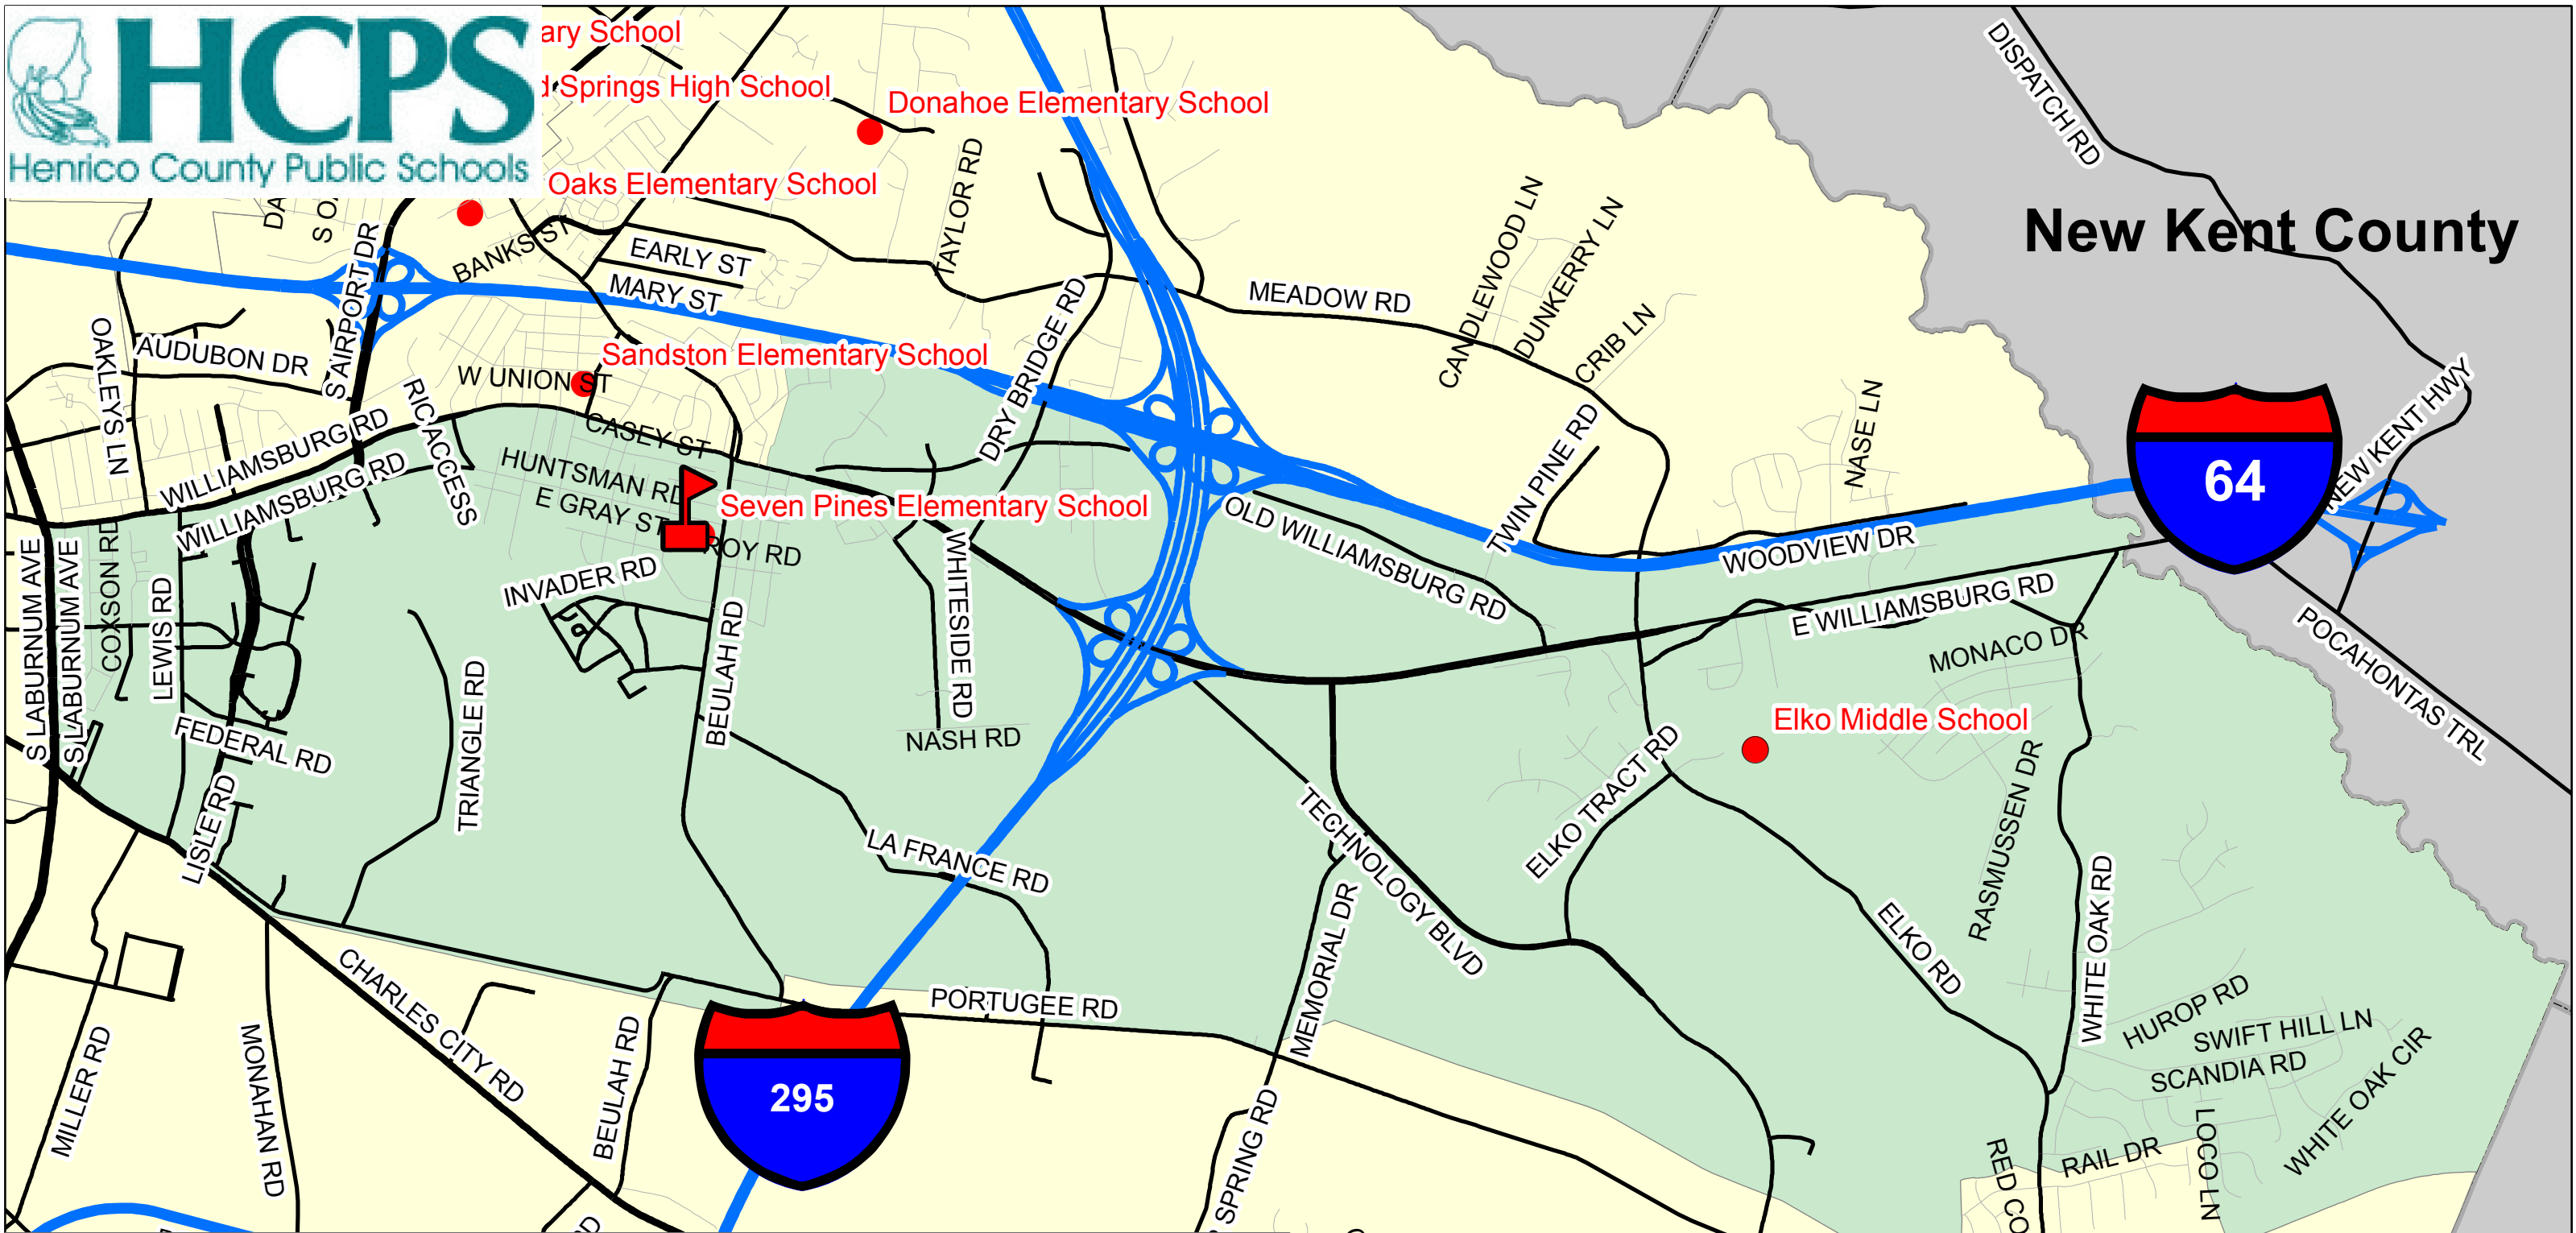

ary School
 Springs High School
 Donahoe Elementary School
 Oaks Elementary School

New Kent County

Seven Pines Elementary School

Seven Pines Attendance Zone

10 5 0 10 Miles

Overview Map

Henrico County shown in yellow

This map has been produced by Henrico County Public Schools Research and Planning Department. This map is to be used for reference purposes only and there is no guarantee as to its completeness or accuracy.
 Map Created: August 2011